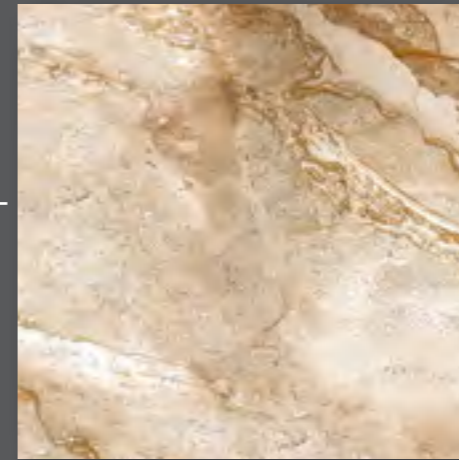

GLAZED-POLISHED MARBLE

GPM TILES COLLECTION

INDIANA  
BEIGE

GLOSSY -60x60 cm

INDIANA  
GREY

GLOSSY -60x60 cm

INDIANA  
BEIGE

GLOSSY -30x60 cm