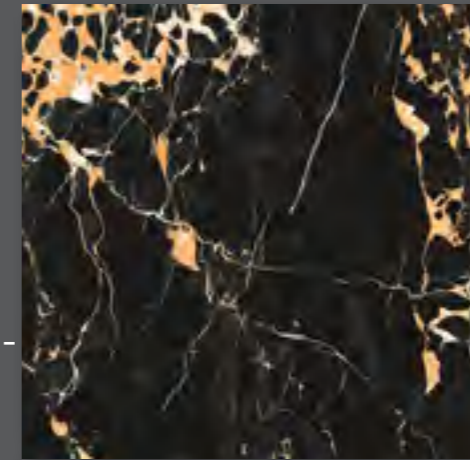

PORTORO
BLACK

GLOSSY -60x60 cm

PORTORO
(MARBLE COLLECTION)