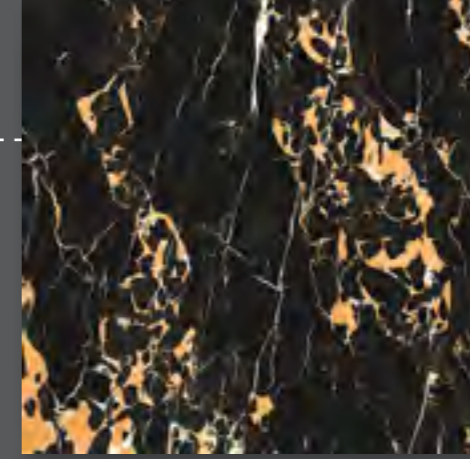

GLOSSY -60x60 cm

PATRICIA  
(MARBLE COLLECTION)

GLAZED POLISHED MARBLE

GPM TILES COLLECTION

PORTORO (MARBLE COLLECTION)

GLAZED POLISHED MARBLE

GPM TILES COLLECTION

PORTORO  
BLACK