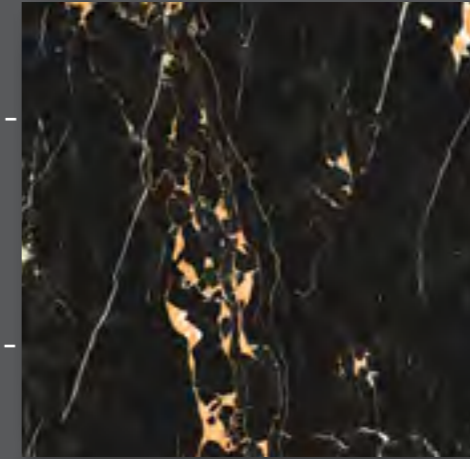

PORTORO
BLACK

GLOSSY -60x60 cm