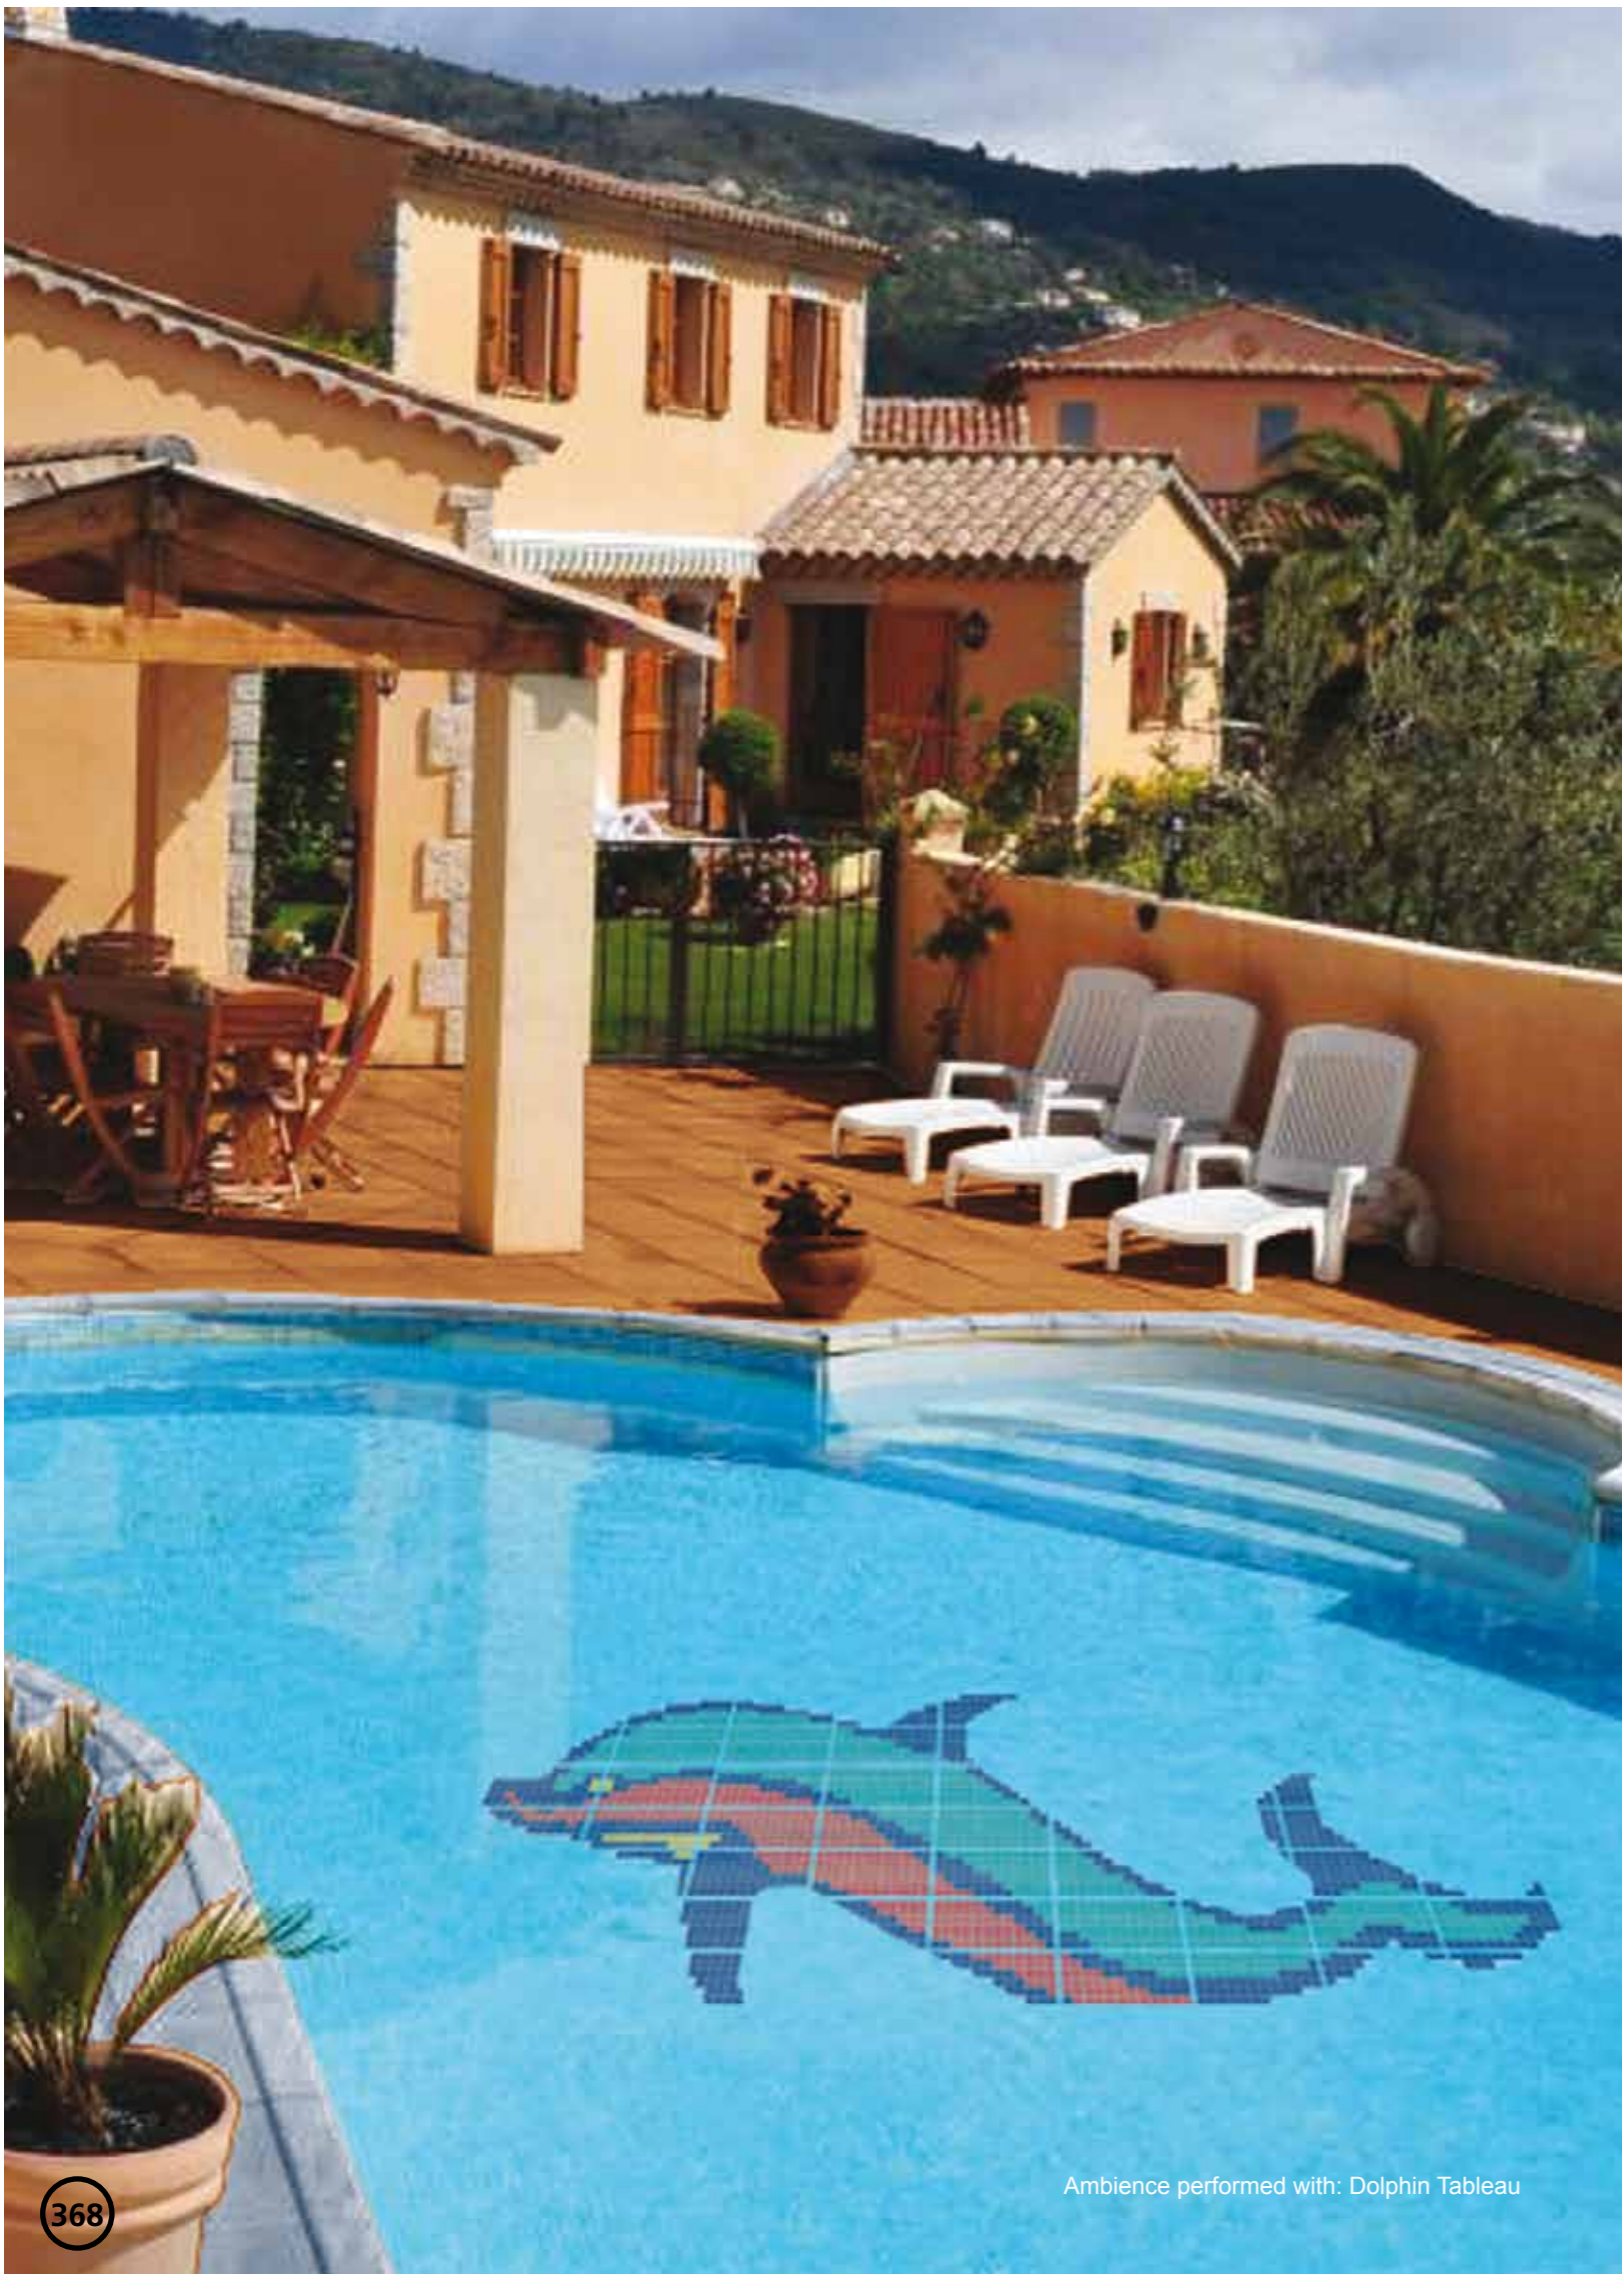

SWIMMING POOL

MIRROR

MATT

GLOSSY

FLOOR TILE

WALL TILE

DIGITAL TECH.

OUTDOORS

INDOORS

KITCHEN TILE

THICKNESS

SWIMMING POOL

FEW SPACES REPRESENT FUN AND OUTDOOR LIFE AS SWIMMING POOLS. THEY ARE THE ESSENCE OF SUMMER, OF SUN, OF ENJOYING. THAT IS WHY OUR SWIMMING POOL COLLECTION CAN CREATE WONDERFUL AND DIFFERENT SPACES TO ENJOY. BUT SWIMMING POOLS ALSO HELP TO BALANCE AND COMPLETE EXTERIORS AND OUR COLLECTION IS THE RIGHT CHOICE IF YOU WISH TO CREATE AN ELEGANT AND SOPHISTICATED OUTDOOR SPACE. FUN AND ELEGANCE BROUGHT TO YOU BY ROYAL CERAMICA.

Ambience performed with: Dolphin Tableau

SWIMMING POOL

12x24 cm

DARK BLUE
12x24 cm

BLUE
12x24 cm

GROOVED DARK BLUE
12x24 cm

GROOVED BLUE
12x24 cm

SMALDO DARK BLUE
12x24 cm

SMALDO BLUE
12x24 cm

LISTELLO - A
12x24 cm

LISTELLO - B
12x24 cm

BLUE QUARTER BEAD - A
7x24 cm

BLUE QUARTER BEAD - B
7x24 cm

OUTSIDE CORNER BLUE POOLS BORDER
12x12 cm

BLUE POOLS BORDER
12x24 cm

INSIDE CORNER BLUE POOLS BORDER
12x12 cm