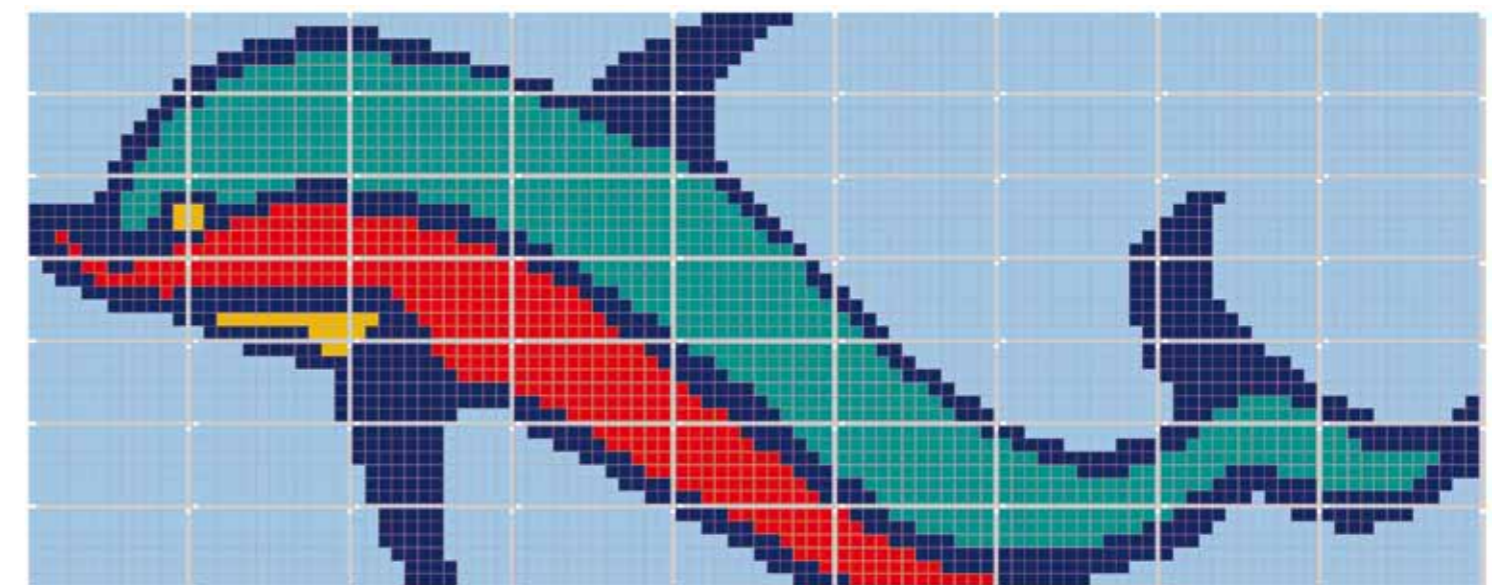

SMALDO BLUE
12x24 cm

LISTELLO - A
12x24 cm

LISTELLO - B
12x24 cm

BLUE QUARTER BEAD - A
7x24 cm

BLUE QUARTER BEAD - B
7x24 cm

OUTSIDE CORNER BLUE POOLS BORDER
12x12 cm

BLUE POOLS BORDER
12x24 cm

INSIDE CORNER BLUE POOLS BORDER
12x12 cm

FISH TABLEAU (10 TILES)
120x24 cm

DOLPHIN TABLEAU (63 TILES)
84x216 cm

Ambience performed with: Seal Tableau

SWIMMING POOL

12x24 cm

SEAL TABLEAU (126 TILES)
168x216 cm

SWIMMING POOL

12x24 cm