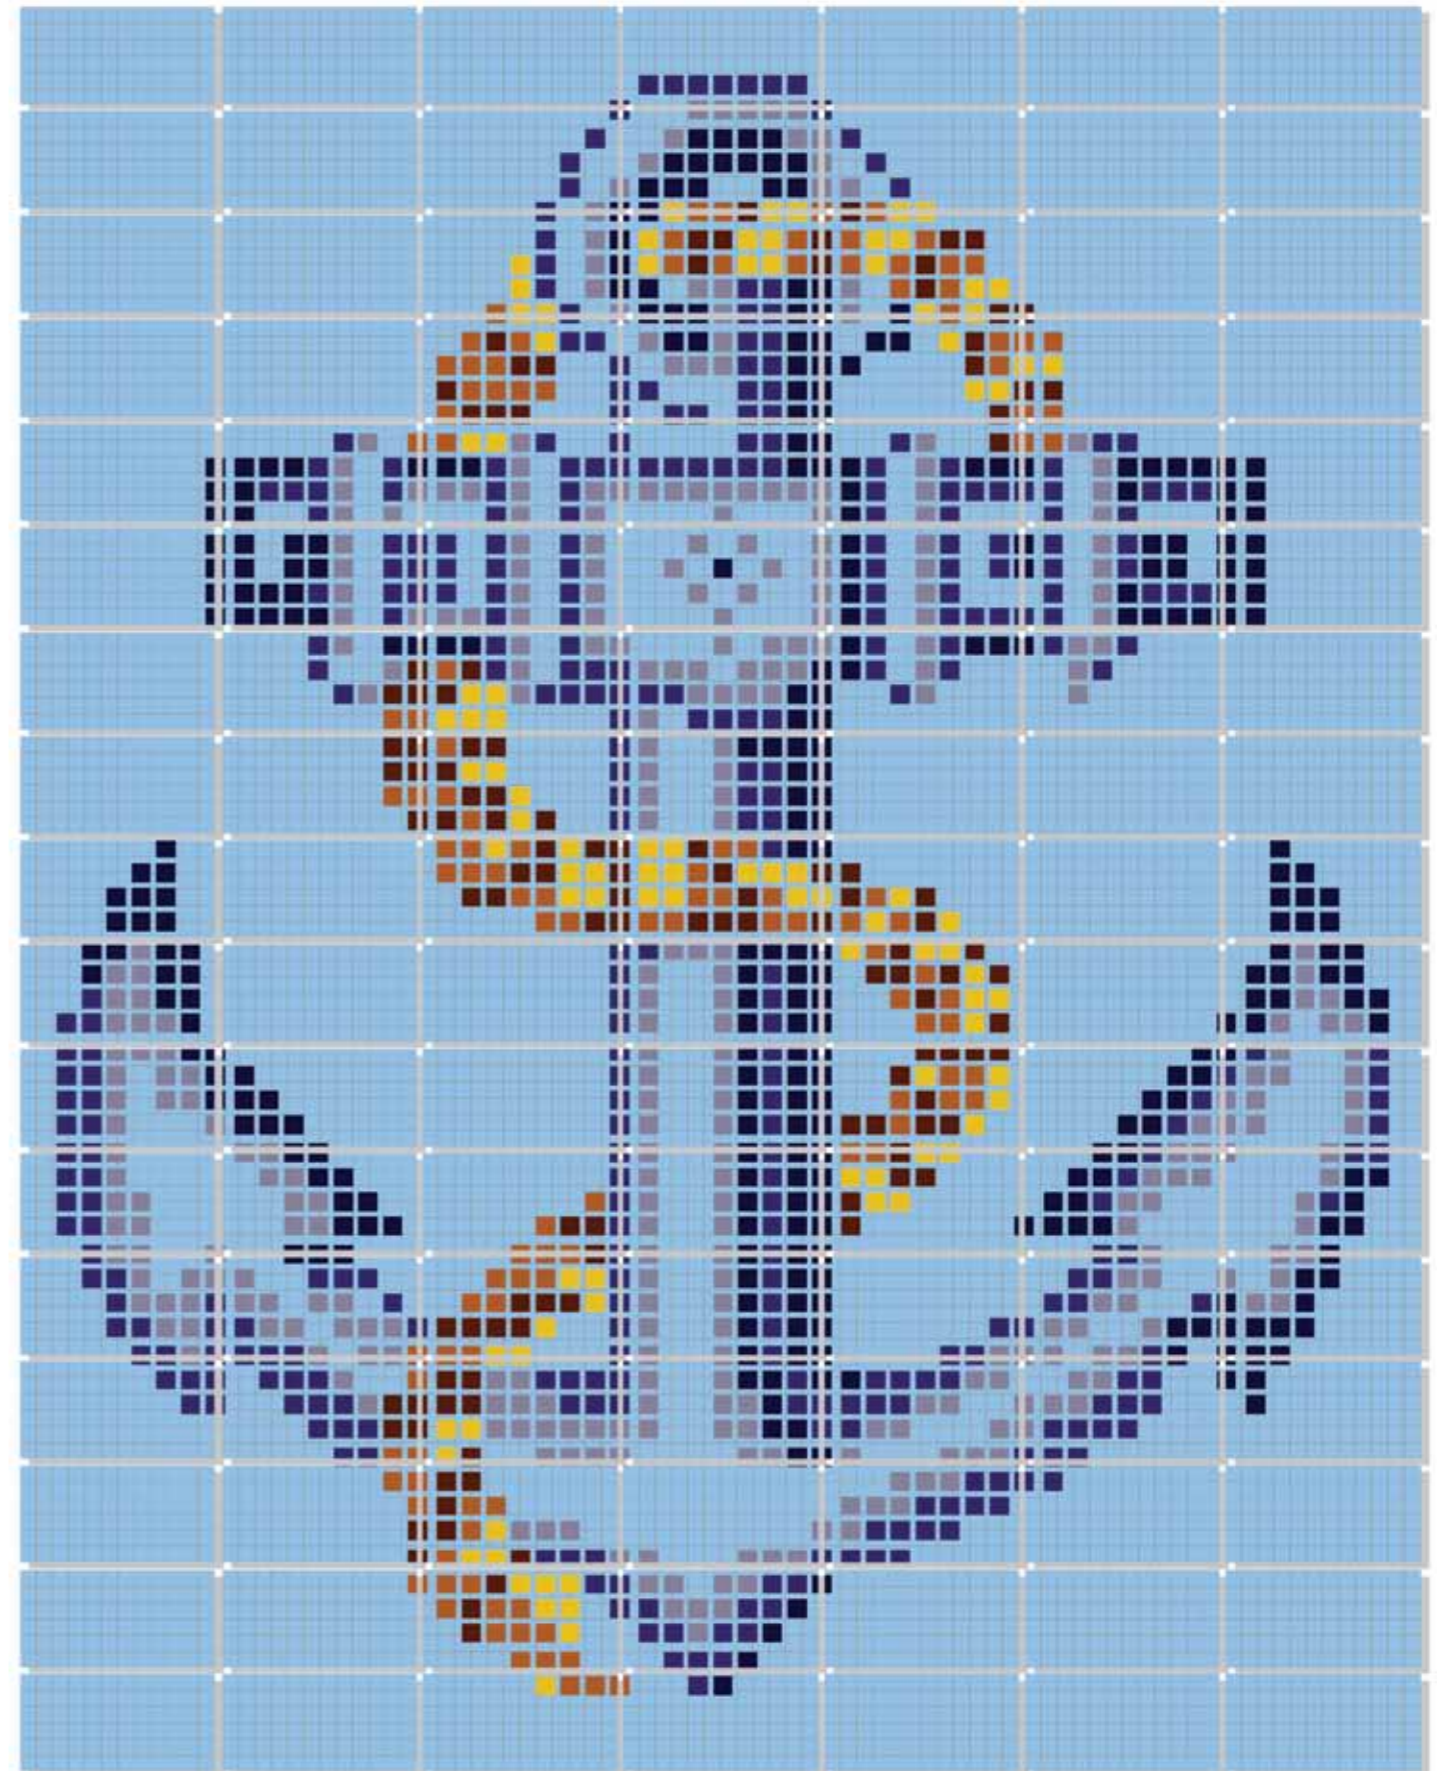

SMALDO BLUE
12x24 cm

LISTELLO - A
12x24 cm

LISTELLO - B
12x24 cm

BLUE QUARTER BEAD - A
7x24 cm

BLUE QUARTER BEAD - B
7x24 cm

OUTSIDE CORNER BLUE POOLS BORDER
12x12 cm

BLUE POOLS BORDER
12x24 cm

INSIDE CORNER BLUE POOLS BORDER
12x12 cm

FISH TABLEAU (10 TILES)
120x24 cm

DOLPHIN TABLEAU (63 TILES)
84x216 cm

Ambience performed with: Seal Tableau

SWIMMING POOL

12x24 cm

SEAL TABLEAU (126 TILES)
168x216 cm

SWIMMING POOL

12x24 cm

Ambience performed with: Star Tableau

STAR TABLEAU (128 TILES)
192x192 cm

Ambience performed with: Anchor Tableau

374

SWIMMING POOL

12x24 cm

ANCHOR TABLEAU (119 TILES)
198x204 cm

375