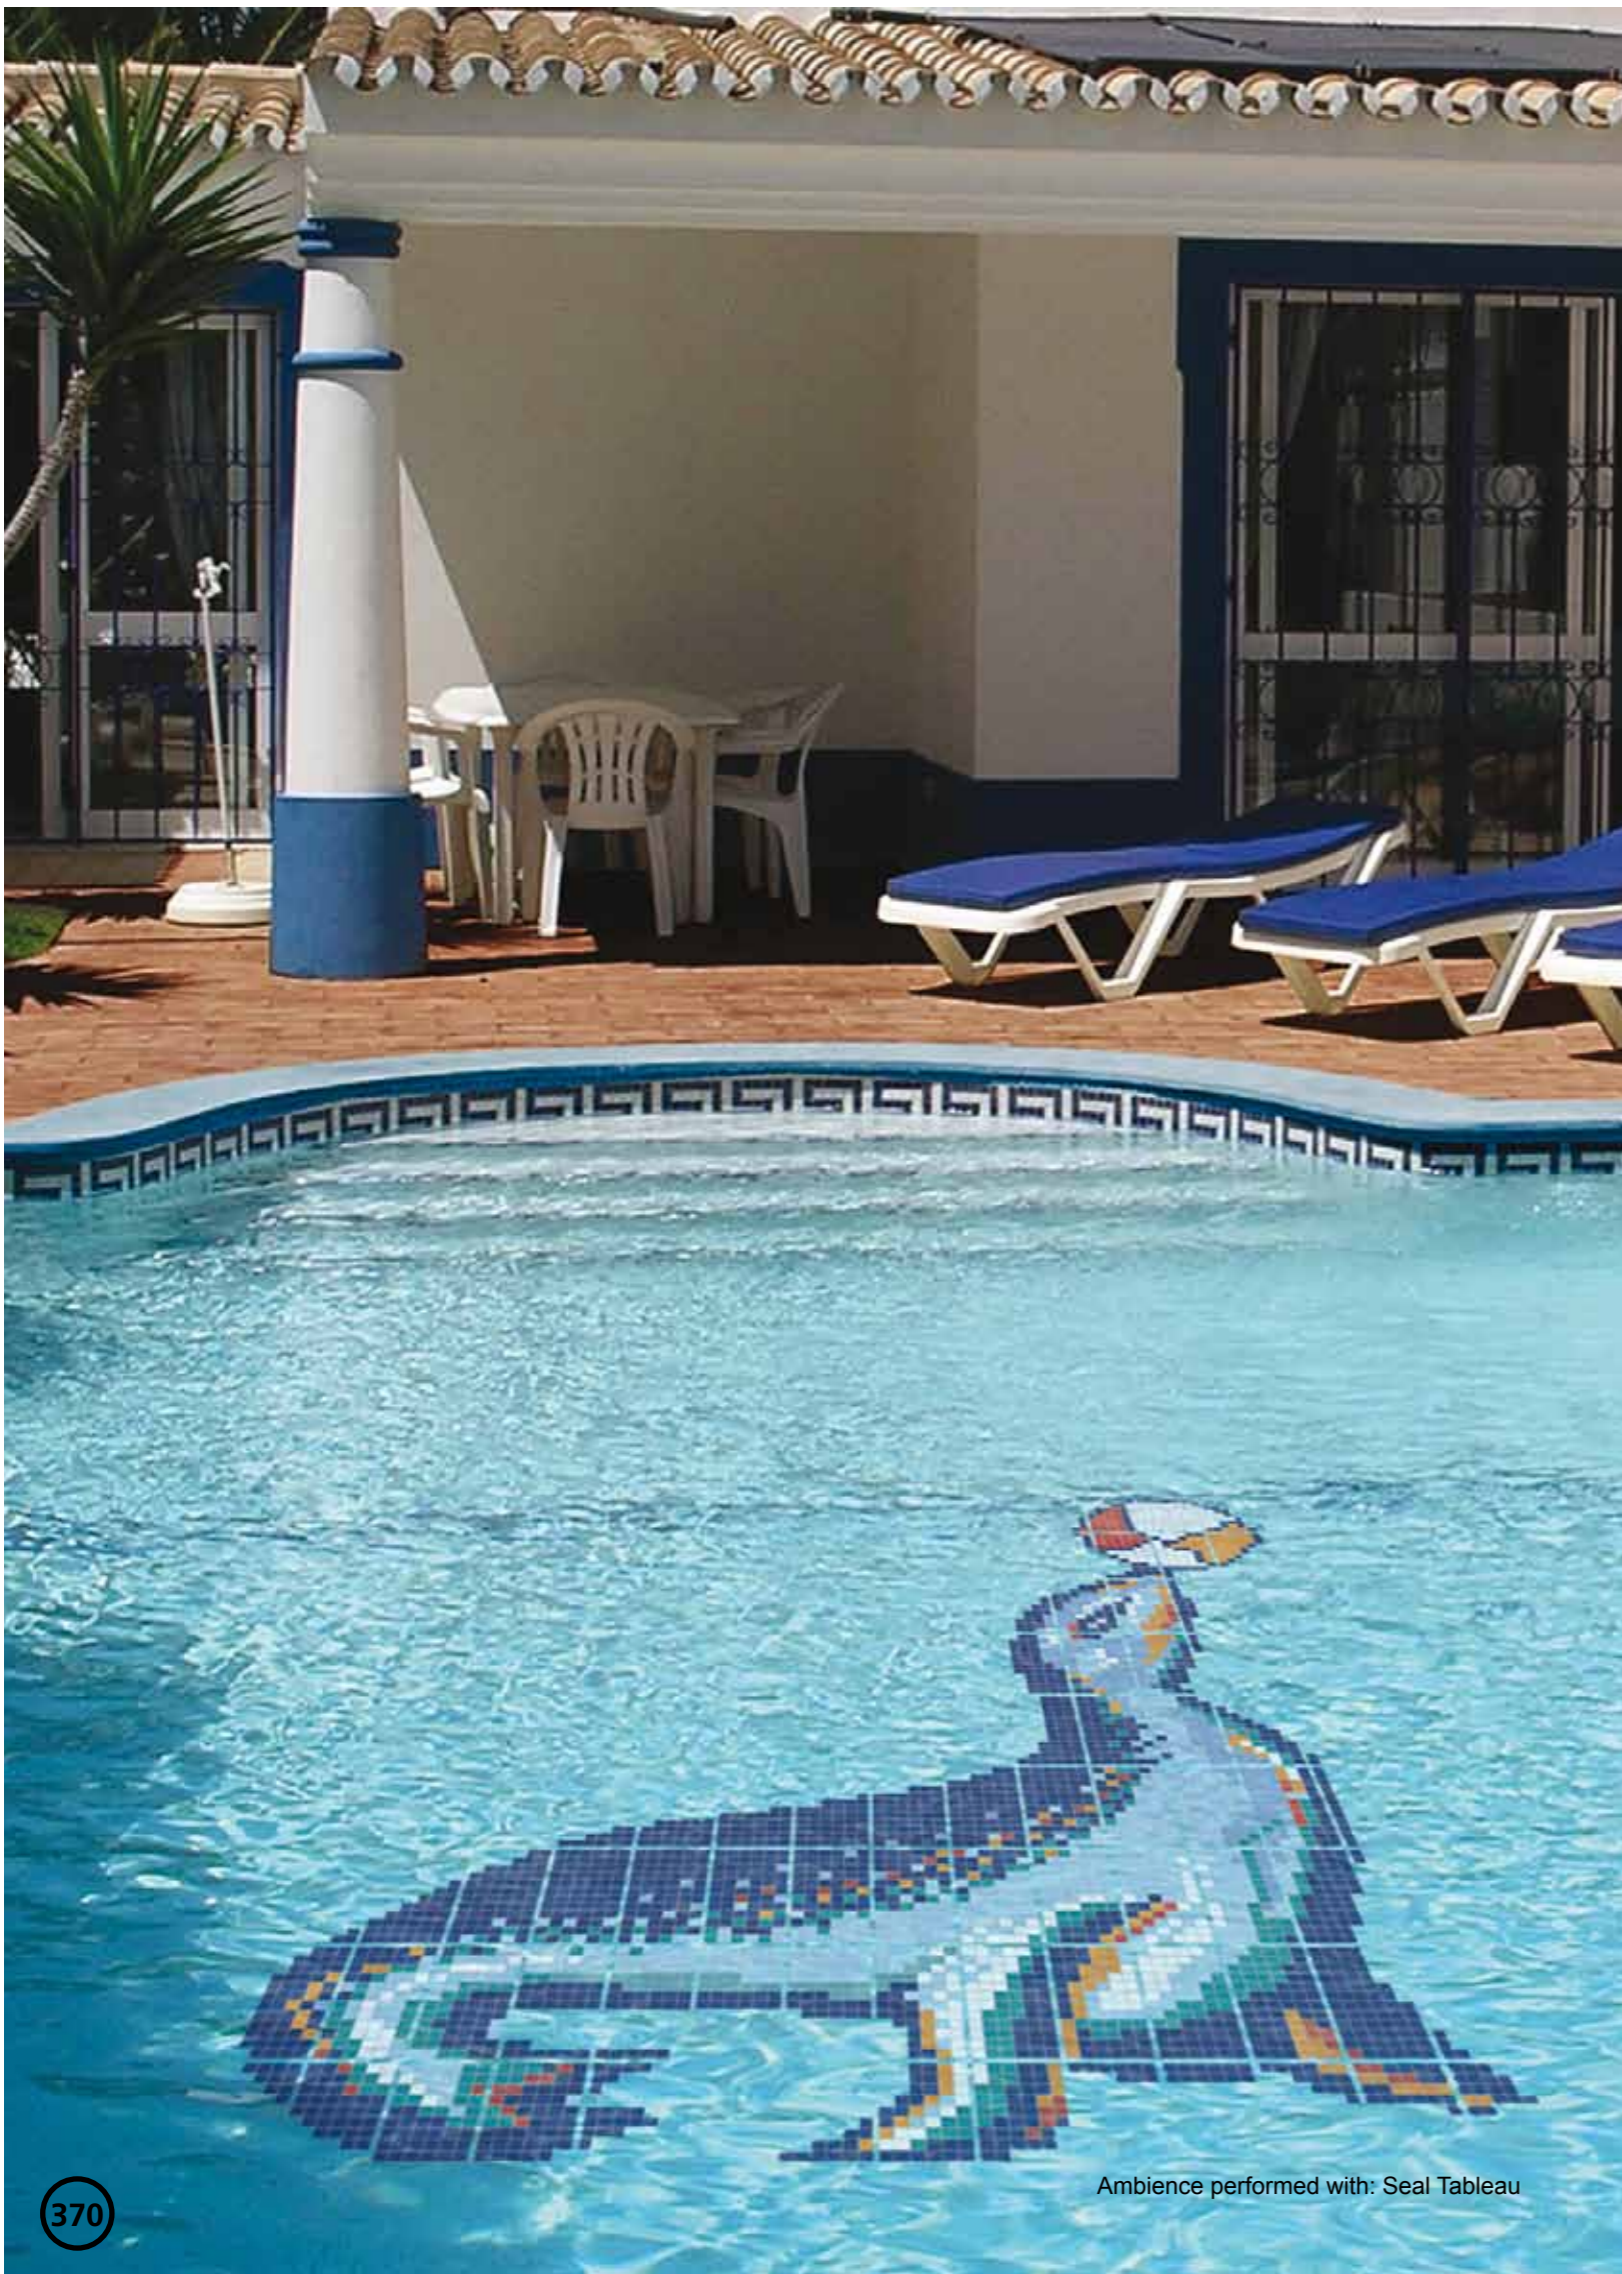

INDOORS

KITCHEN TILE

THICKNESS

SWIMMING POOL

FEW SPACES REPRESENT FUN AND OUTDOOR LIFE AS SWIMMING POOLS. THEY ARE THE ESSENCE OF SUMMER, OF SUN, OF ENJOYING. THAT IS WHY OUR SWIMMING POOL COLLECTION CAN CREATE WONDERFUL AND DIFFERENT SPACES TO ENJOY. BUT SWIMMING POOLS ALSO HELP TO BALANCE AND COMPLETE EXTERIORS AND OUR COLLECTION IS THE RIGHT CHOICE IF YOU WISH TO CREATE AN ELEGANT AND SOPHISTICATED OUTDOOR SPACE. FUN AND ELEGANCE BROUGHT TO YOU BY ROYAL CERAMICA.

Ambience performed with: Dolphin Tableau

SWIMMING POOL

12x24 cm

DARK BLUE
12x24 cm

BLUE
12x24 cm

GROOVED DARK BLUE
12x24 cm

GROOVED BLUE
12x24 cm

SMALDO DARK BLUE
12x24 cm

SMALDO BLUE
12x24 cm

LISTELLO - A
12x24 cm

LISTELLO - B
12x24 cm

BLUE QUARTER BEAD - A
7x24 cm

BLUE QUARTER BEAD - B
7x24 cm

OUTSIDE CORNER BLUE POOLS BORDER
12x12 cm

BLUE POOLS BORDER
12x24 cm

INSIDE CORNER BLUE POOLS BORDER
12x12 cm

FISH TABLEAU (10 TILES)
120x24 cm

DOLPHIN TABLEAU (63 TILES)
84x216 cm

Ambience performed with: Seal Tableau

SWIMMING POOL

12x24 cm

SEAL TABLEAU (126 TILES)
168x216 cm

SWIMMING POOL

12x24 cm