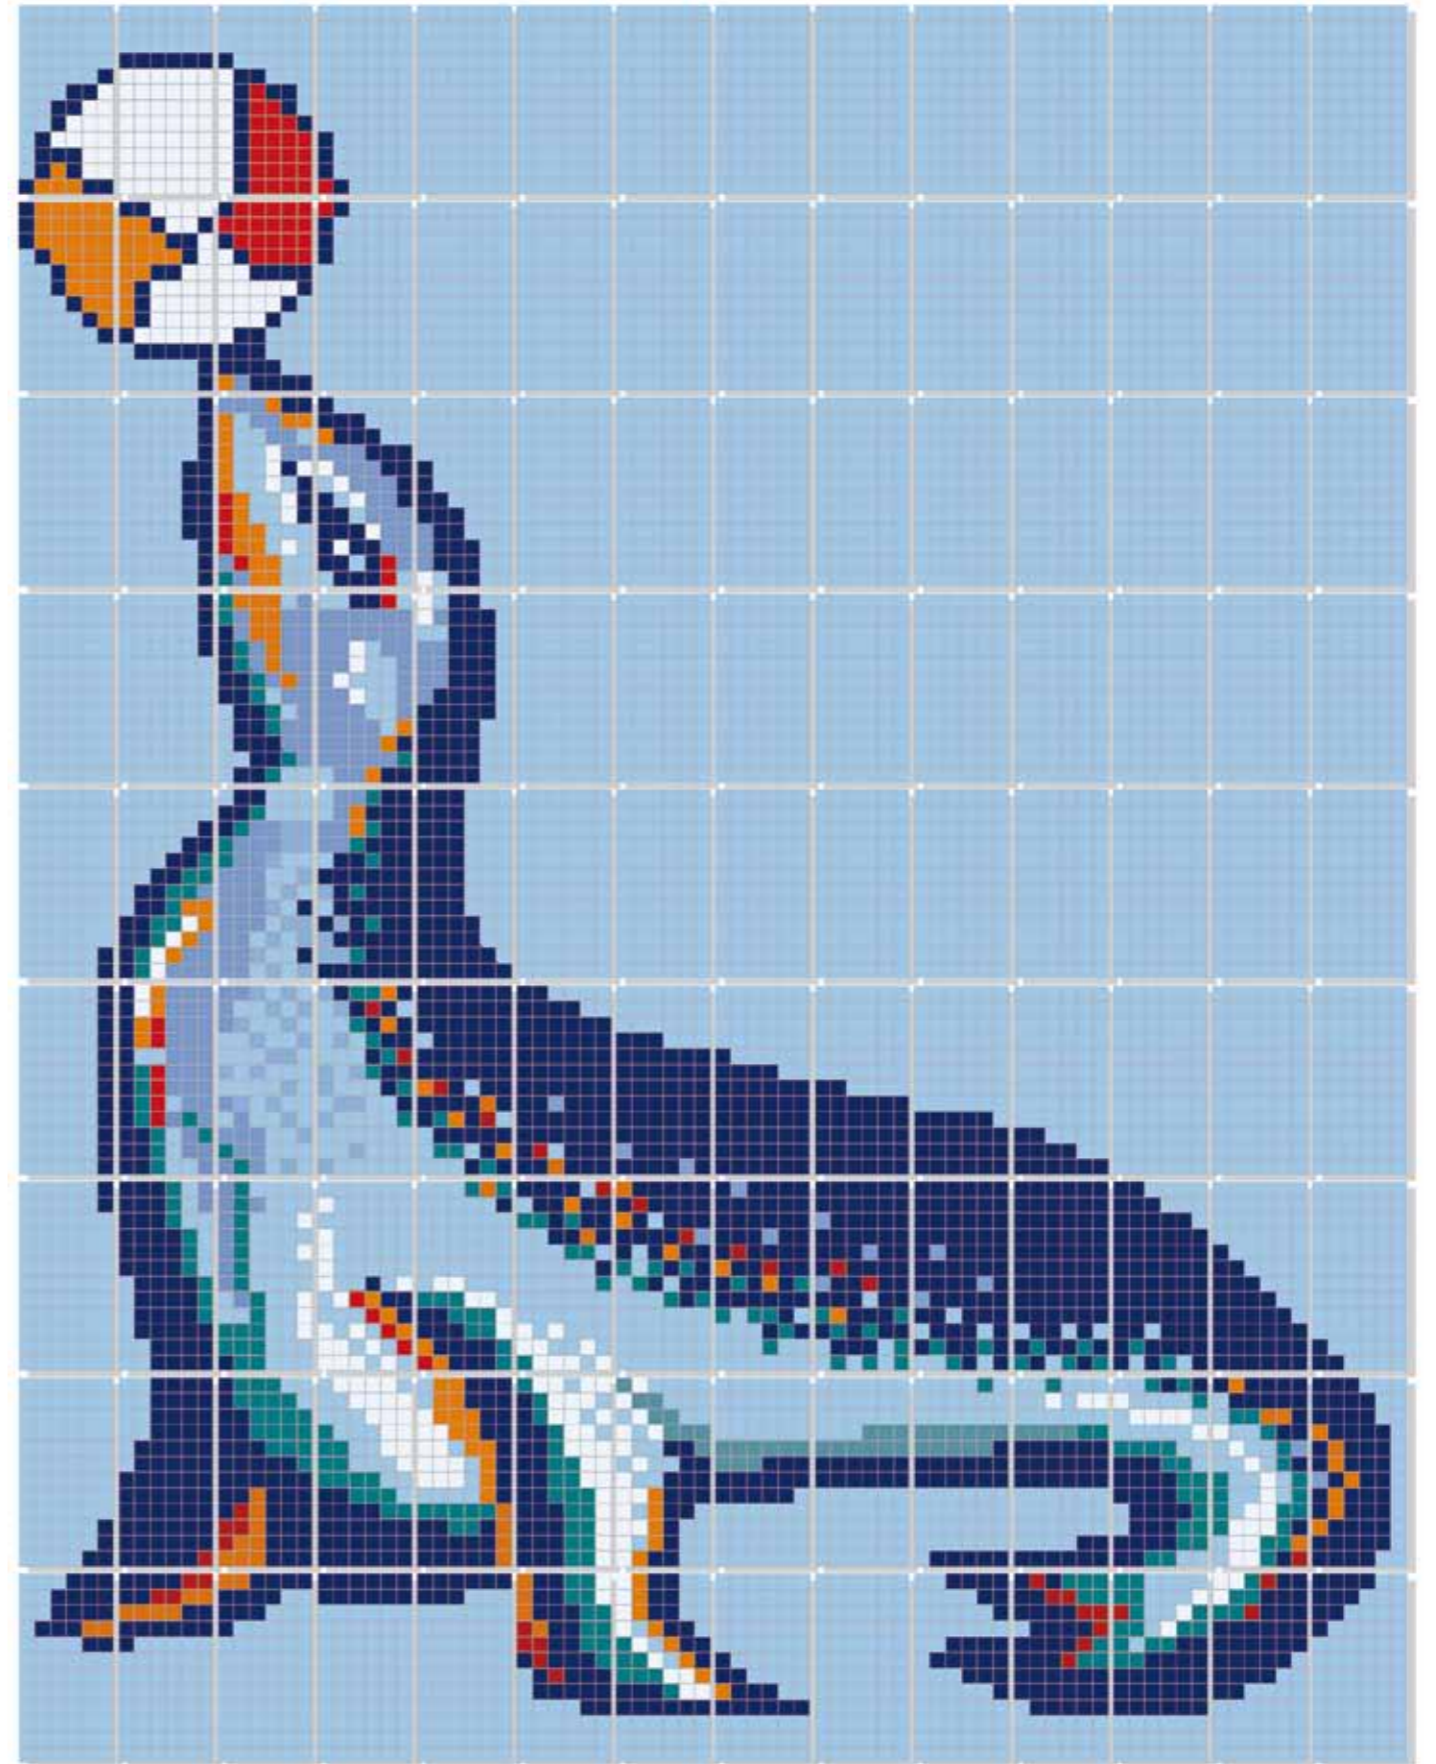

SMALDO BLUE
12x24 cm

LISTELLO - A
12x24 cm

LISTELLO - B
12x24 cm

BLUE QUARTER BEAD - A
7x24 cm

BLUE QUARTER BEAD - B
7x24 cm

OUTSIDE CORNER BLUE POOLS BORDER
12x12 cm

BLUE POOLS BORDER
12x24 cm

INSIDE CORNER BLUE POOLS BORDER
12x12 cm

FISH TABLEAU (10 TILES)
120x24 cm

DOLPHIN TABLEAU (63 TILES)
84x216 cm

Ambience performed with: Seal Tableau

SWIMMING POOL

12x24 cm

SEAL TABLEAU (126 TILES)
168x216 cm

SWIMMING POOL

12x24 cm

Ambience performed with: Star Tableau

STAR TABLEAU (128 TILES)
192x192 cm

Ambience performed with: Anchor Tableau

374

SWIMMING POOL

12x24 cm

ANCHOR TABLEAU (119 TILES)
198x204 cm

375