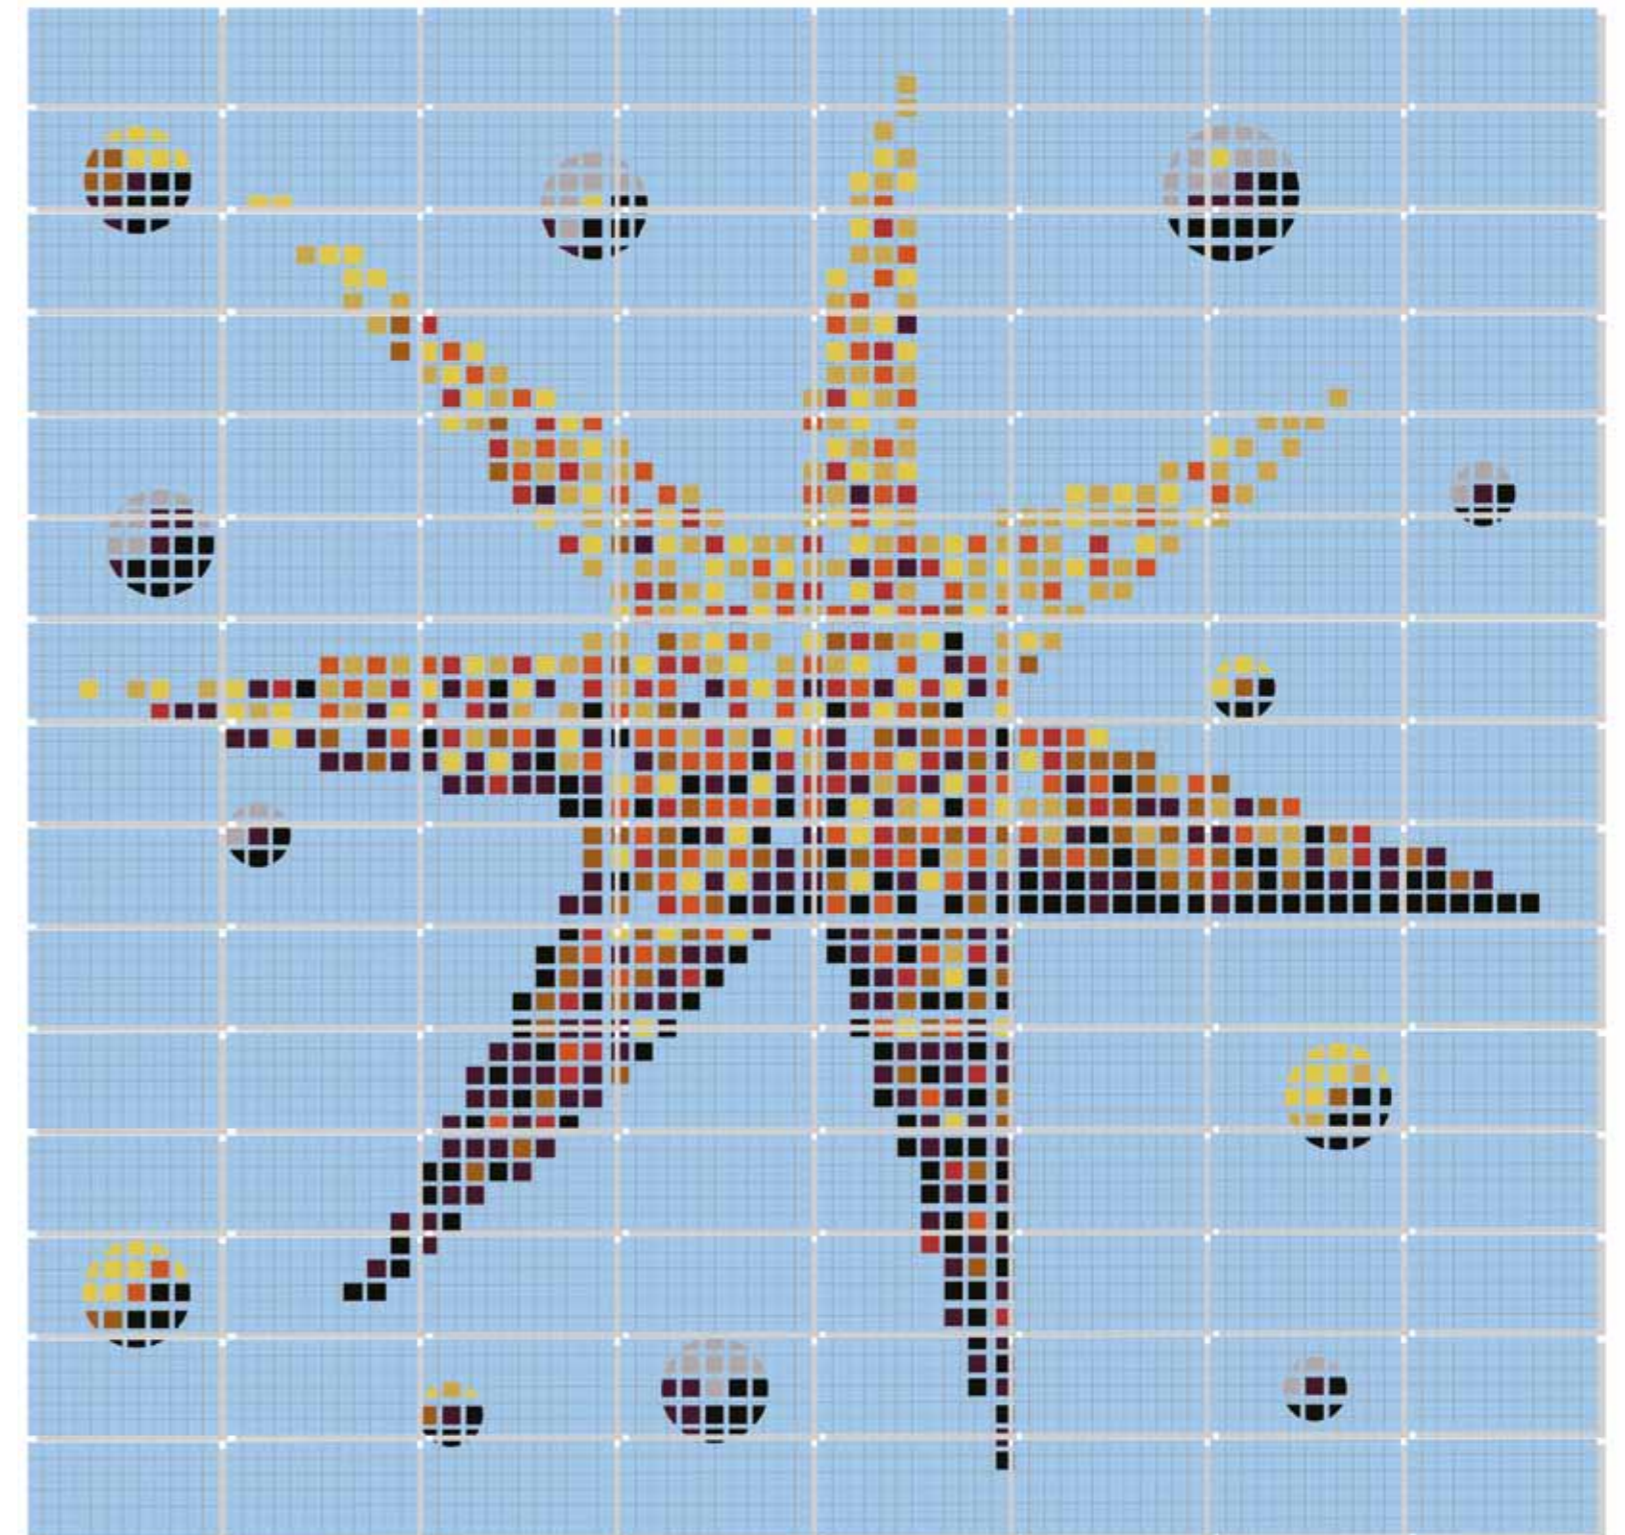

SMALDO BLUE
12x24 cm

LISTELLO - A
12x24 cm

LISTELLO - B
12x24 cm

BLUE QUARTER BEAD - A
7x24 cm

BLUE QUARTER BEAD - B
7x24 cm

OUTSIDE CORNER BLUE POOLS BORDER
12x12 cm

BLUE POOLS BORDER
12x24 cm

INSIDE CORNER BLUE POOLS BORDER
12x12 cm

FISH TABLEAU (10 TILES)
120x24 cm

DOLPHIN TABLEAU (63 TILES)
84x216 cm

Ambience performed with: Seal Tableau

SWIMMING POOL

12x24 cm

SEAL TABLEAU (126 TILES)
168x216 cm

SWIMMING POOL

12x24 cm

Ambience performed with: Star Tableau

STAR TABLEAU (128 TILES)
192x192 cm

Ambience performed with: Anchor Tableau

374

SWIMMING POOL

12x24 cm

ANCHOR TABLEAU (119 TILES)
198x204 cm

375