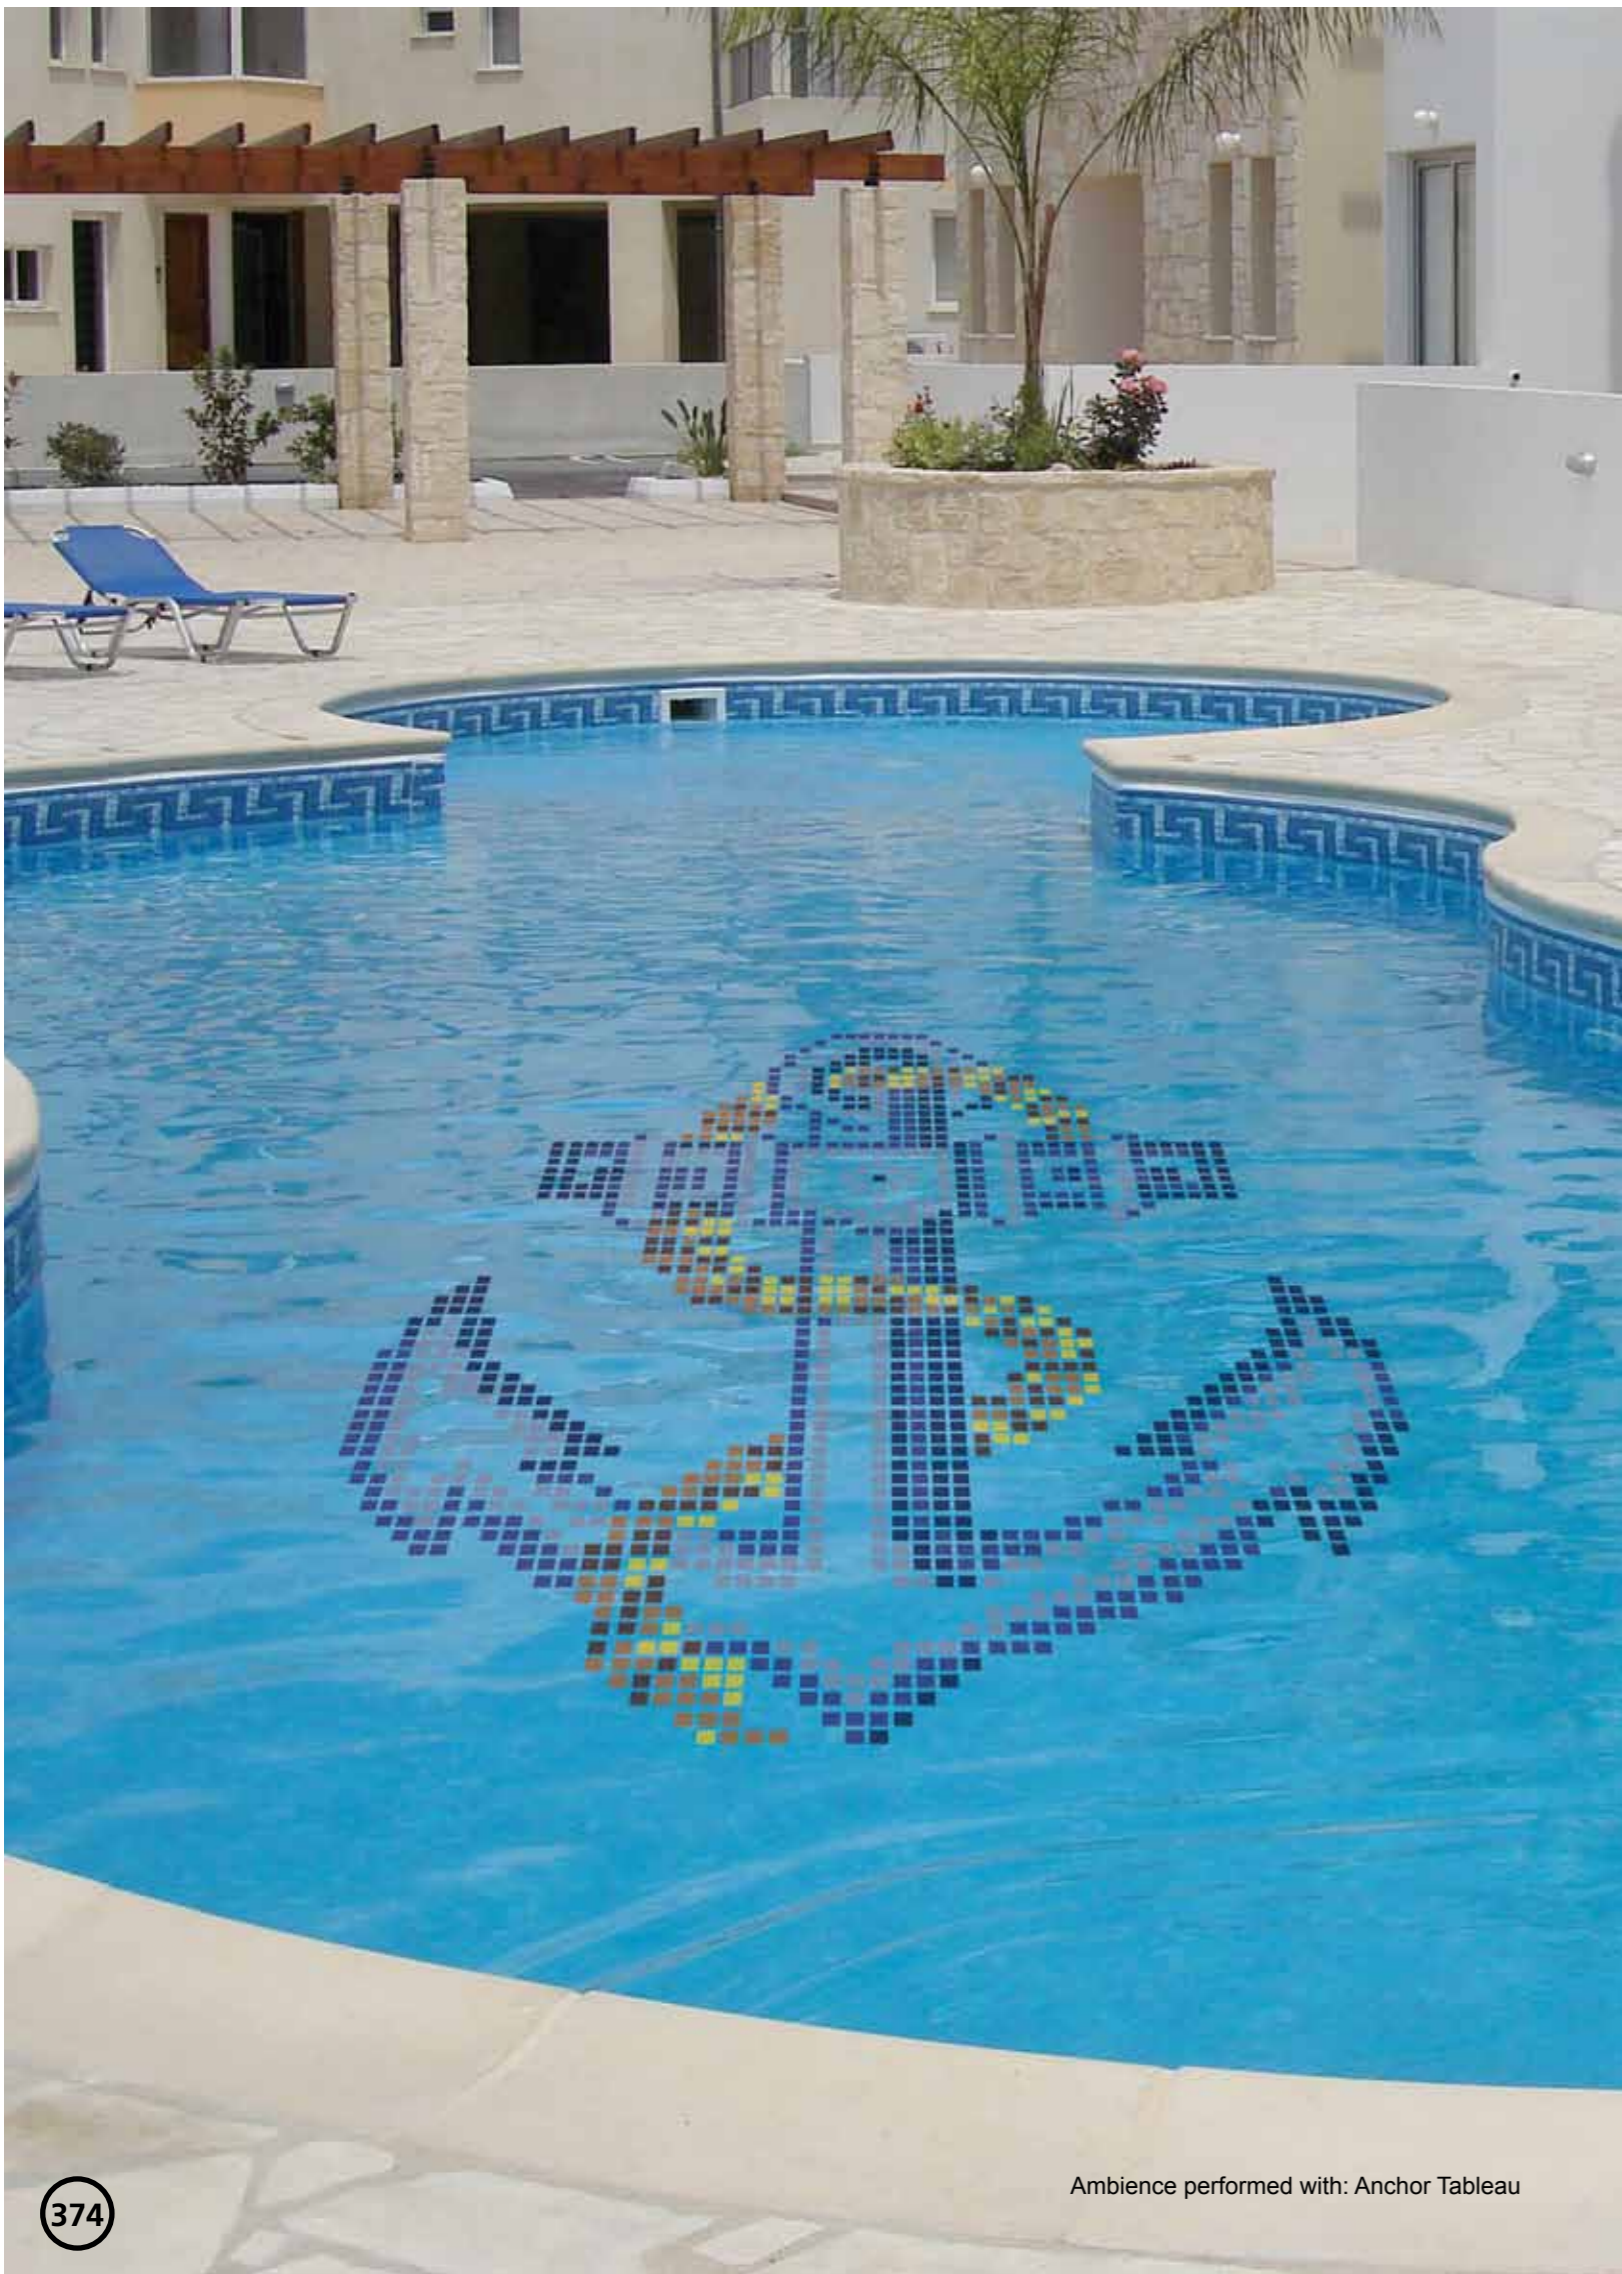

Ambience performed with: Anchor Tableau

374

SWIMMING POOL

12x24 cm